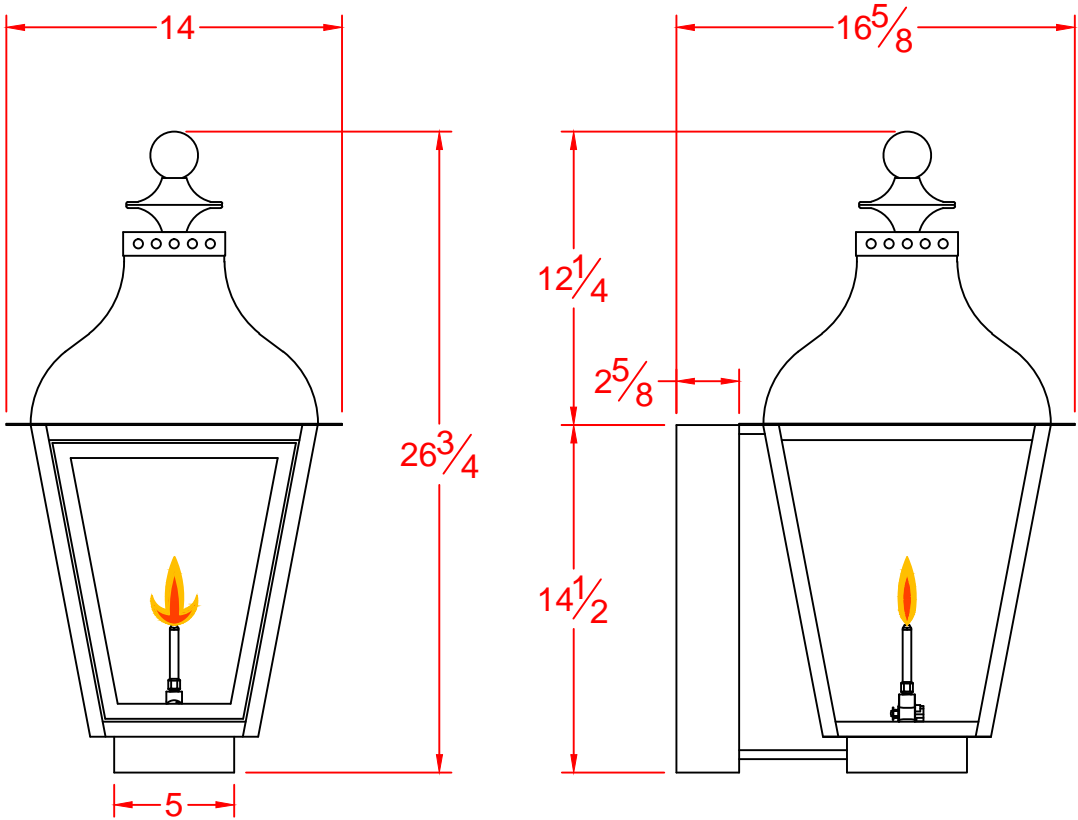

STATE STREET II

COPPER WALLBOX

LEGENDARY LIGHTING

DWG. TITLE: STATE STREET - ATLAS

Drawn By: RVM

DWG NO. PJS/ALL LIGHTS

Date: 12-29-15

SCALE: 1 1/2"=1'-0"

CUST. NAME: LEGENDARY LIGHTING