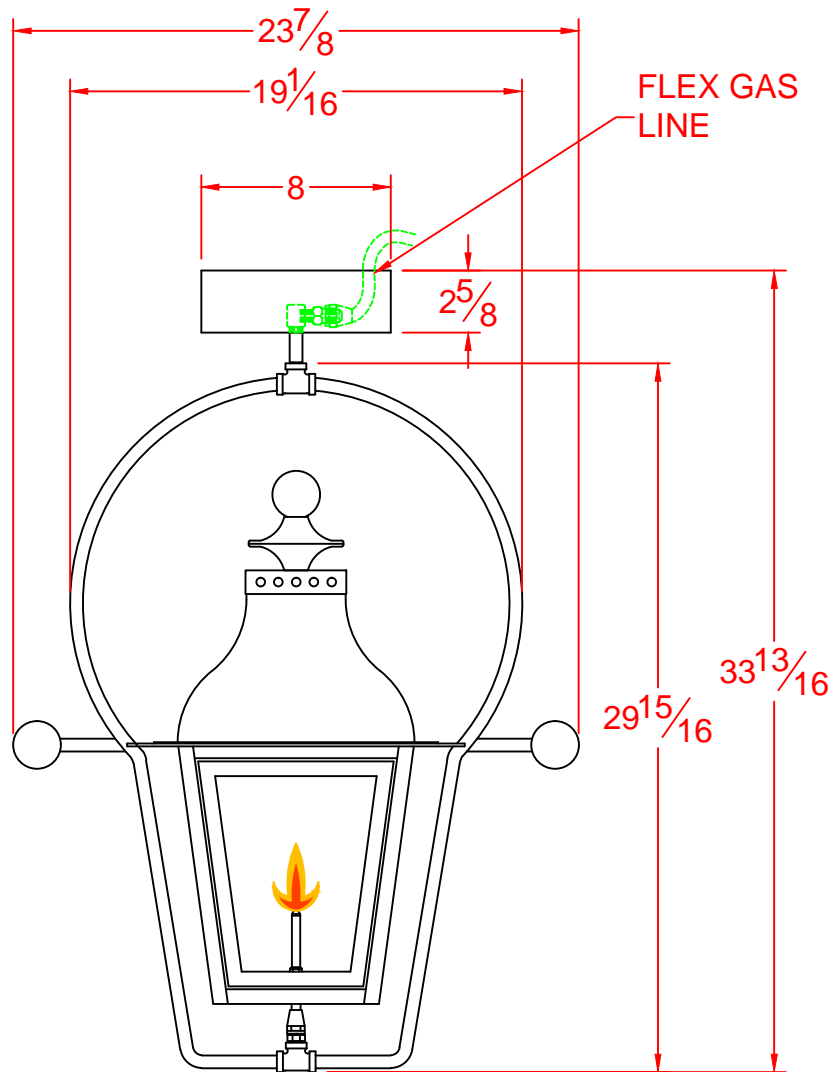

STATE STREET I

IN AS1Y YOKE

LEGENDARY LIGHTING

DWG. TITLE: STATE STREET - ATLAS		
Drawn By: RVM	DWG. NO.: PJS/ALL LIGHTS	
Date: 12-29-15	SCALE: 1 1/2"=1'-0"	CUST. NAME: LEGENDARY LIGHTING