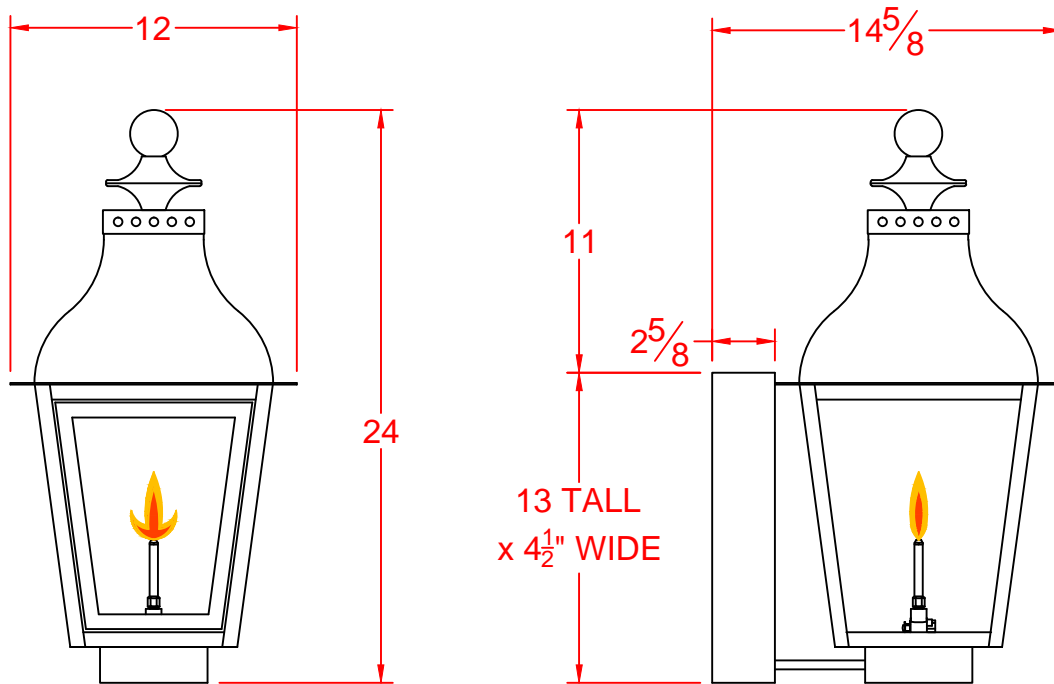

STATE STREET 1

COPPER WALLBOX

NO TOP CURL

LEGENDARY LIGHTING

DWG. TITLE: STATE STREET - ATLAS		
Drawn By:	RVM	DWG NO. PJS/ALL LIGHTS
Date	SCALE	CUST. NAME:
12-29-15	1 1/2"=1'-0"	LEGENDARY LIGHTING