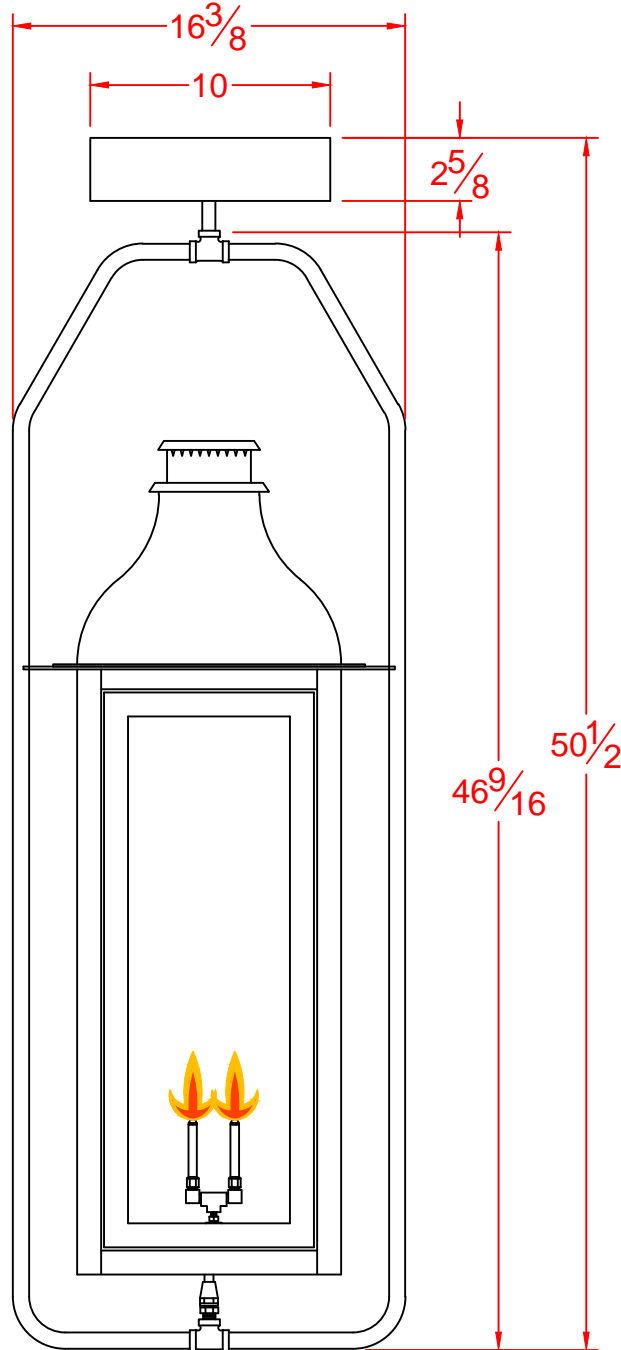

EQUESTRIAN III

CEILING MOUNT YOKE

NOT CSA APPROVED

LEGENDARY LIGHTING

DWG. TITLE:		EQUESTRIAN III
Drawn By:	RVM	DWG. NO. ALL LIGHTS - SJ STYLE
Date	SCALE	CUST. NAME:
12-10-15	1 1/2"=1'-0"	LEGENDARY LIGHTING