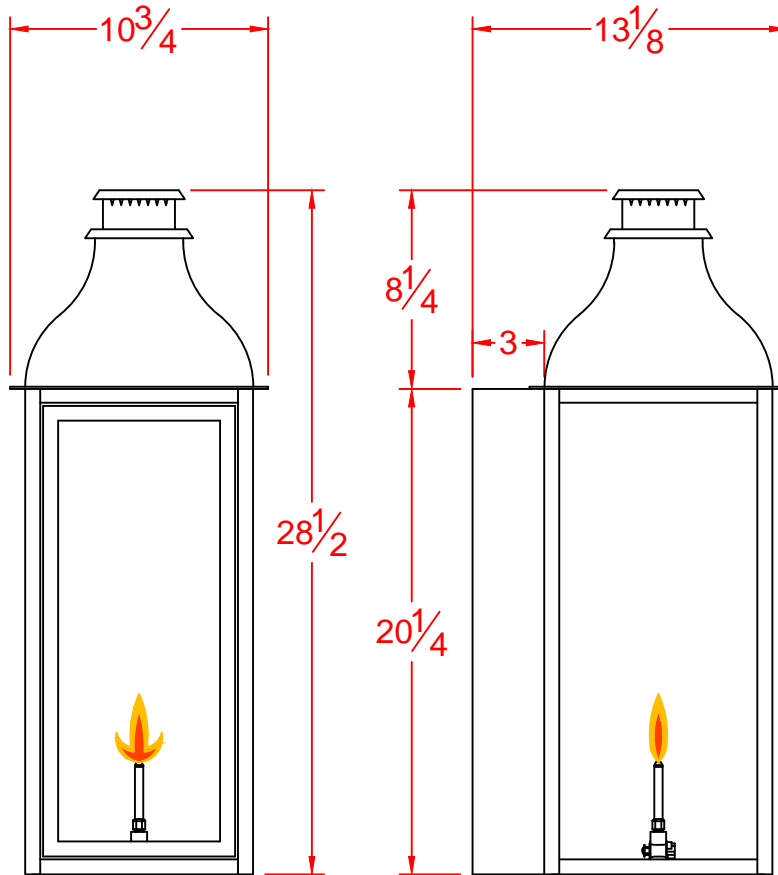

EQUESTRIAN II

COPPER WALL BOX

NOT CSA APPROVED

LEGENDARY LIGHTING

DWG. TITLE:		EQUESTRIAN II
Drawn By:	RVM	DWG. NO. ALL LIGHTS - SJ STYLE
Date	SCALE	CUST. NAME:
12-10-15	1 1/2"=1'-0"	LEGENDARY LIGHTING