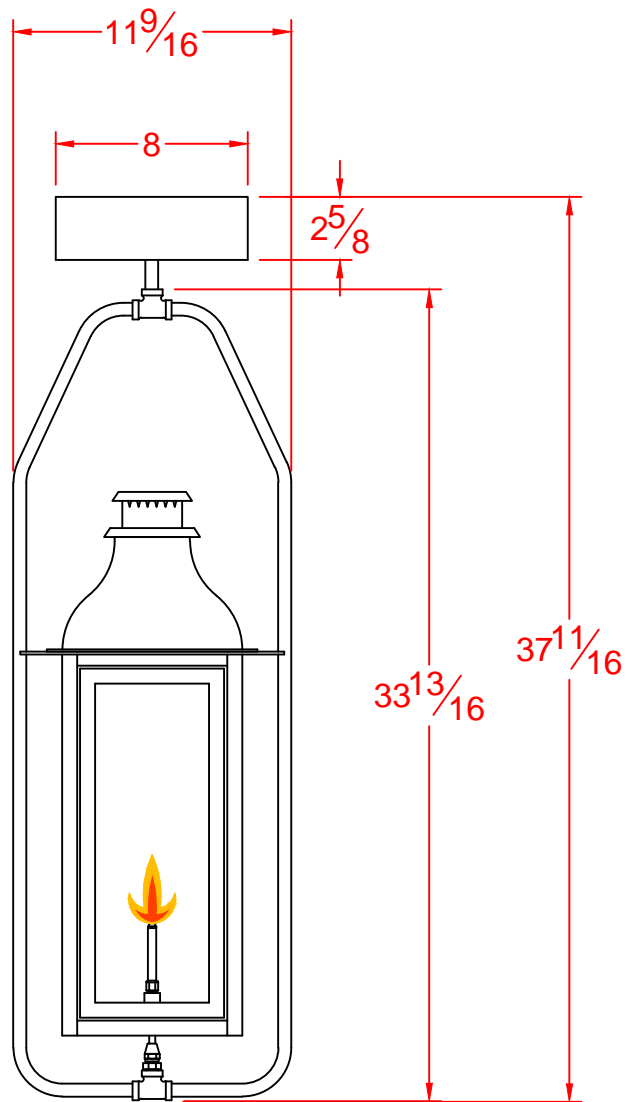

EQUESTRIAN I

CEILING MOUNT YOKE

NOT CSA APPROVED

LEGENDARY LIGHTING		
DWG. TITLE:		EQUESTRIAN I
Drawn By:	RVM	DWG. NO. ALL LIGHTS - SJ STYLE
Date	SCALE	CUST. NAME:
12-10-15	1 1/2"=1'-0"	LEGENDARY LIGHTING