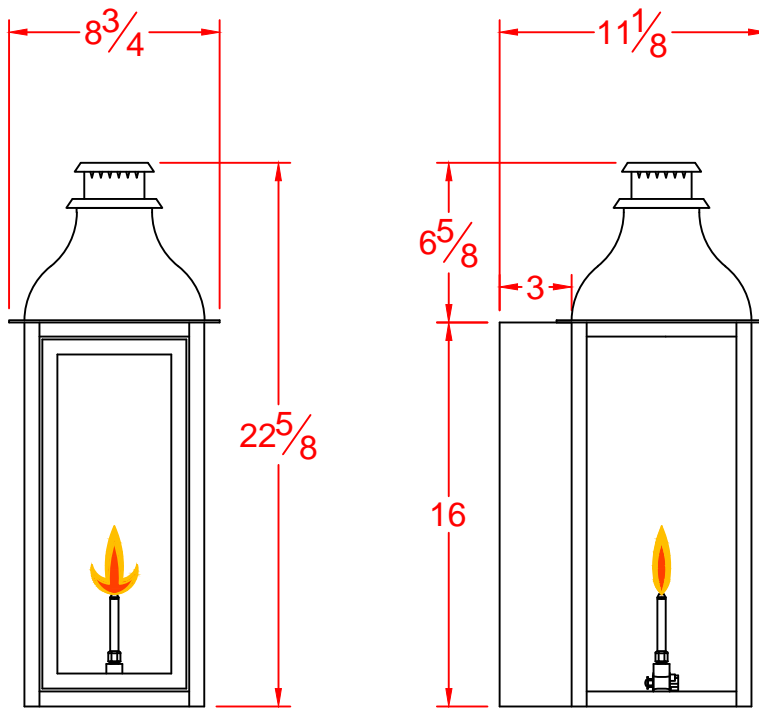

EQUESTRIAN I

COPPER WALL BOX

NOT CSA APPROVED

| LEGENDARY LIGHTING | | |
|--------------------|--------------|--------------------------------|
| DWG. TITLE: | | EQUESTRIAN I |
| Drawn By: | RVM | DWG. NO. ALL LIGHTS - SJ STYLE |
| Date | SCALE | CUST. NAME |
| 12-10-15 | 1 1/2"=1'-0" | LEGENDARY LIGHTING |