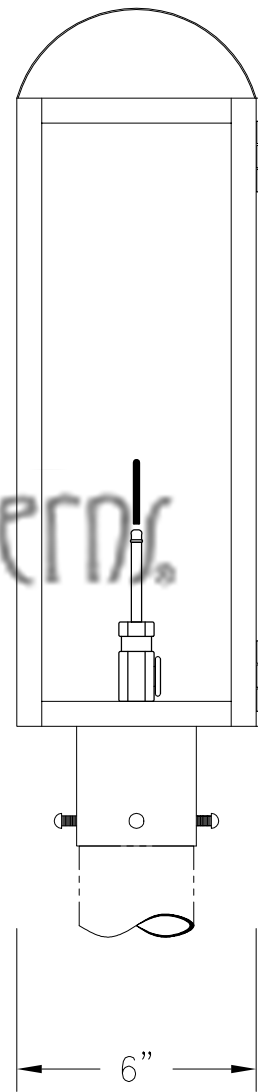

THE MARKET STREET SERIES  
MK-5 w/ STANDARD BURNER

Front View

Side View

THE MARKET STREET SERIES  
MK-5 w/ Standard Burner

carolina Lanterns

SCALE: N.T.S. DRAFT: J. Murry

FILE: MK-5\_Gas APP'D: J. Crider

JOB: X DATE: 01/04/12