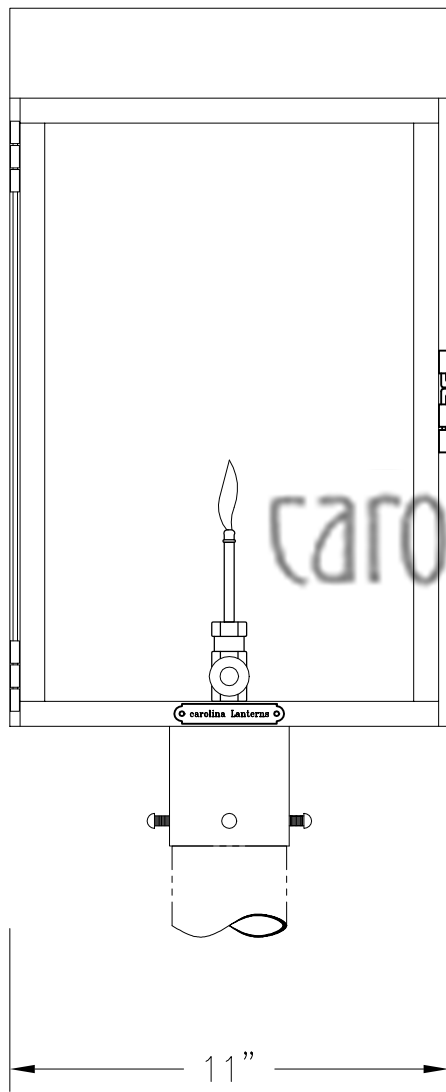

THE MARKET STREET SERIES  
MK-5 w/ STANDARD BURNER

Front View

Side View

THE MARKET STREET SERIES  
MK-5 w/ Standard Burner

carolina Lanterns

SCALE: N.T.S. DRAFT: J. Murry

FILE: MK-5\_Gas APP'D: J. Crider

JOB: X DATE: 01/04/12