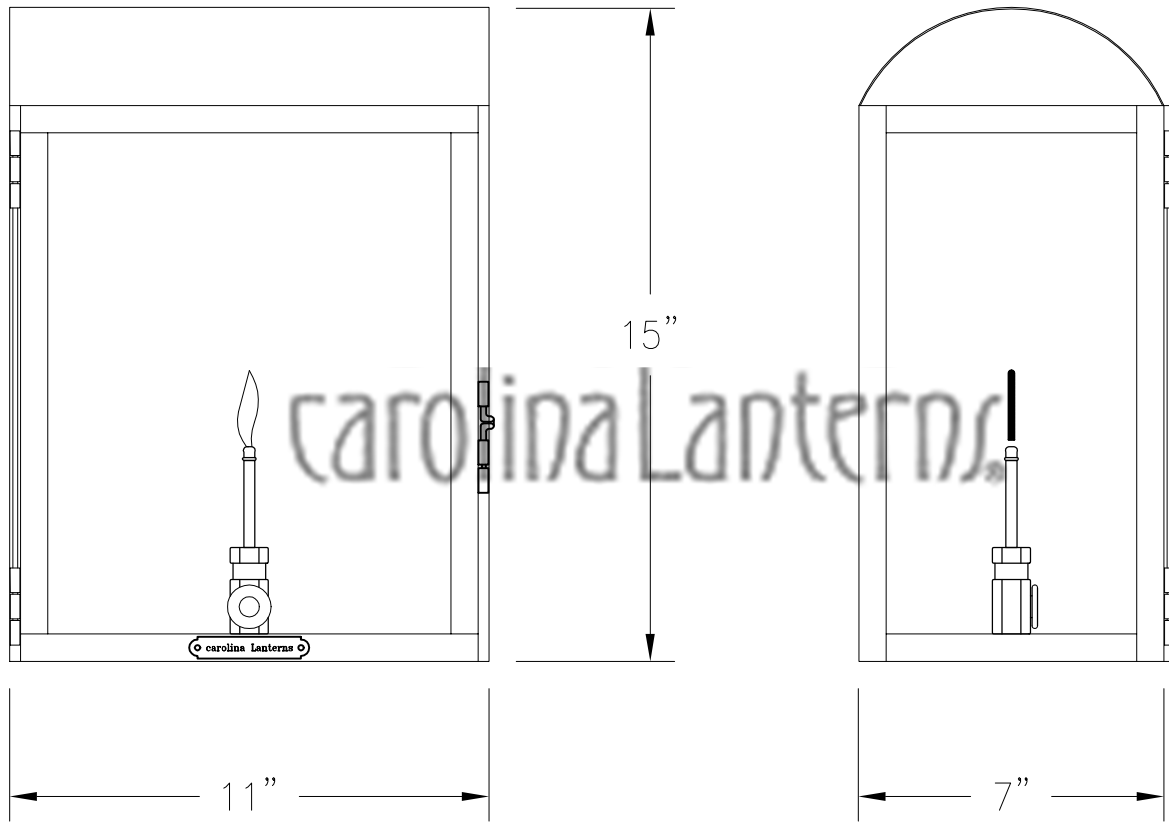

THE MARKET STREET SERIES
MK-2 w/ STANDARD BURNER

Front View

Side View

THE MARKET STREET SERIES
MK-2 w/ Standard Burner

carolina Lanterns

SCALE: N.T.S. DRAFT: J. Murry

FILE: MK-2_Gas APP'D: J. Crider

JOB: X DATE: 01/04/12