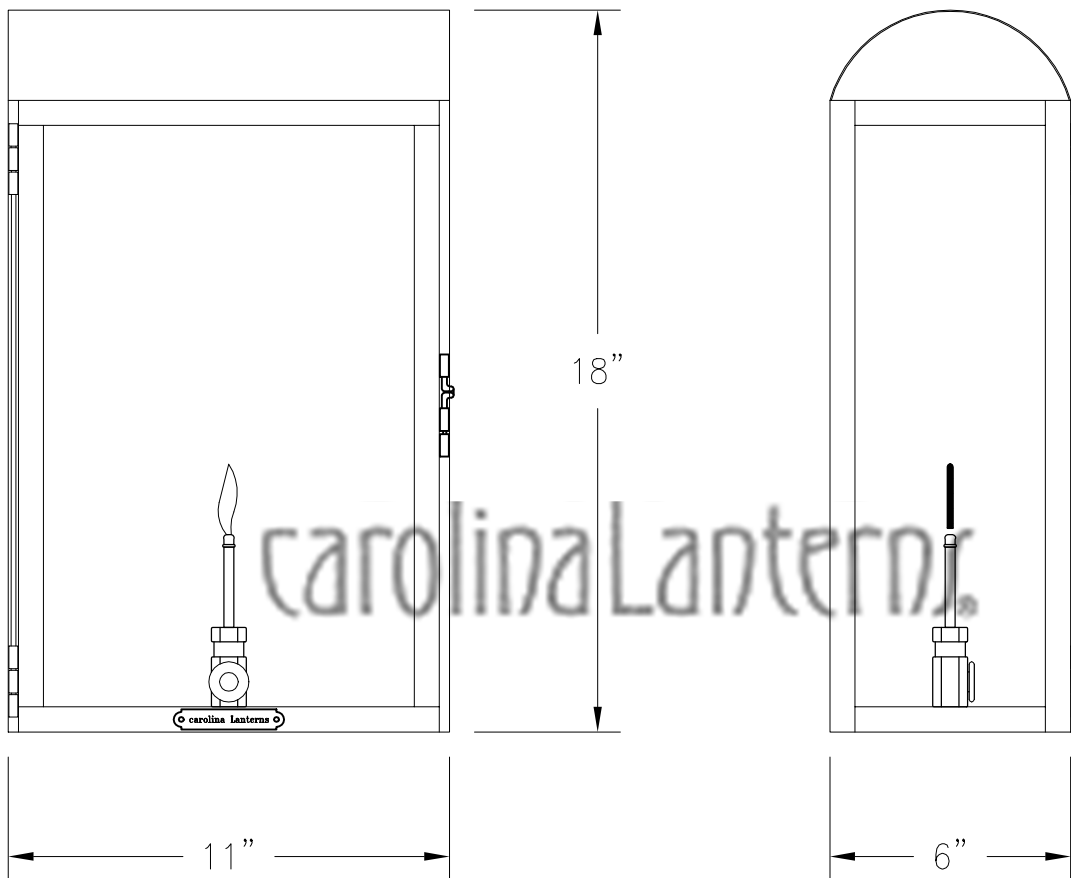

THE MARKET STREET SERIES
MK-1 GAS w/ STANDARD BURNER

Front View

Side View

THE MARKET STREET SERIES
MK-1 w/ Standard Burner

carolina Lanterns

SCALE: N.T.S. DRAFT: J. Murry

FILE: MK-1_Gas APP'D: J. Crider

JOB: X DATE: 01/04/12